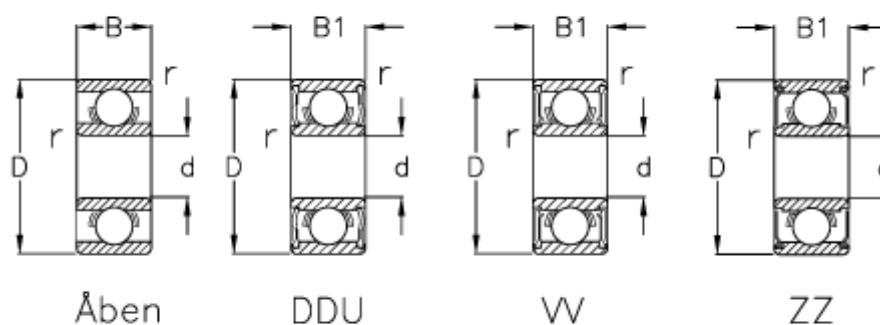

Data Sheet

Article number: 570409005004

Description: NSK Bearing 689 ZZ shielded
d=9 D=17 B=5 pack of 10 pcs

Measures

B	= 4	Max rpm ZZ-WW = 36000
B1	= 5	r min = 0.2
d	= 9	Type = 689
D	= 17	
Load Cor (N)	= 665	
Load Cr (N)	= 1330	
Max rpm DD	= 24000	
Max rpm open	= 43000	